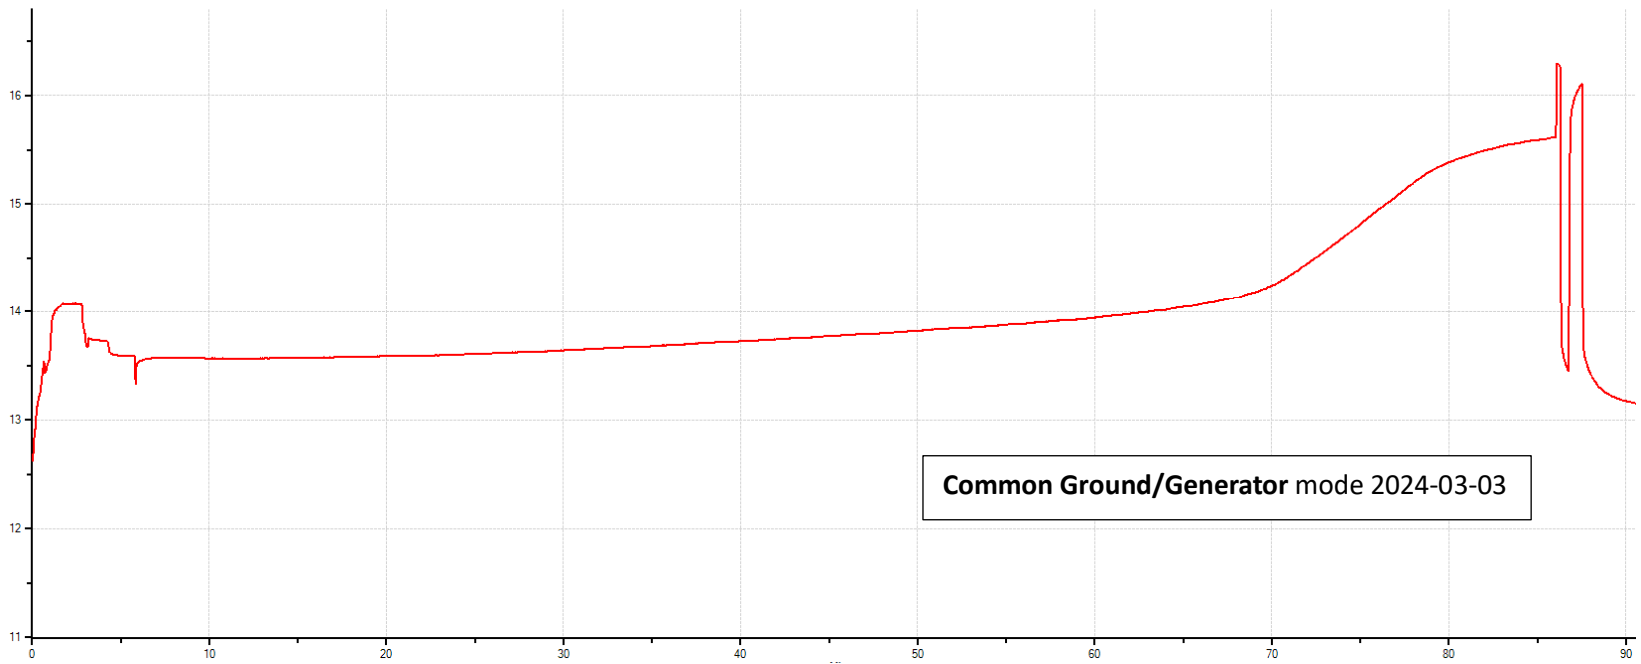

Radiant mode 2024-03-

2024-03-03 - CGFC240301 - 08.4x - AGM B CM: 6 AGM cells Charge Monitor

Common Ground/Generator mode 2024-03-03