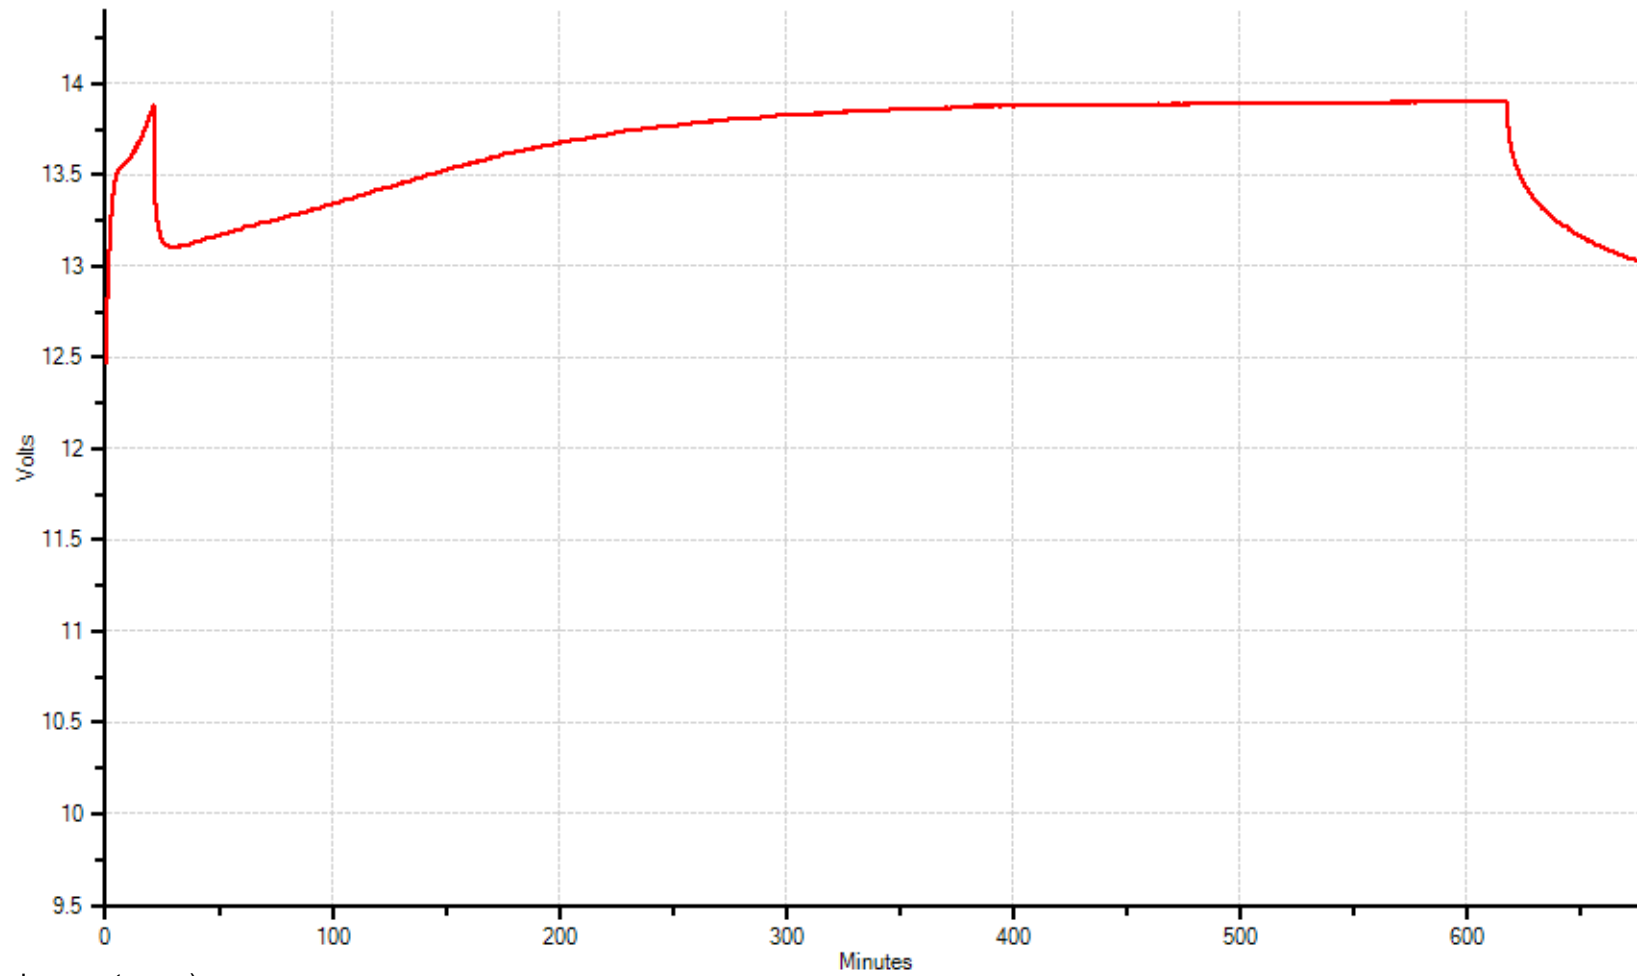

West Mountain Radio - CBA

2023-05-01 - 18.0x - 230501.0 CM - LA1: 6 Lead Acid cells Charge Monitor

(continued on next page)

West Mountain Radio - CBA

2023-05-01 - 18.0x - 230501.0 CM - LA1:

Description: 6 Lead Acid cells Charge Monitor

Started At: 5/3/2023 8:04 AM

Starting Voltage: 12.47 V

Ending Voltage: 13.02 V

Total Time (hh:mm:ss): 11:18:33